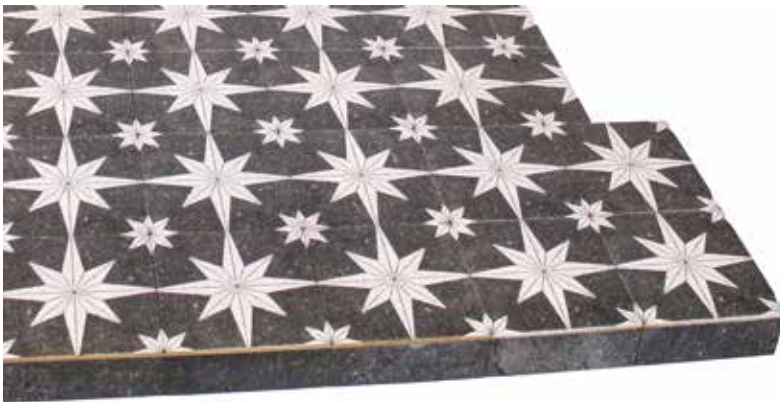

## TILED HEARTHES

---

**NORSTAR WHITE (47" & 55")**

1200 X 400 (FRONT) + 950 X 450 (TONGUE)

1400 X 400 (FRONT) + 950 X 450 (TONGUE)

**NORSTAR BLACK (47" & 55")**

1200 X 400 (FRONT) + 950 X 450 (TONGUE)

1400 X 400 (FRONT) + 950 X 450 (TONGUE)