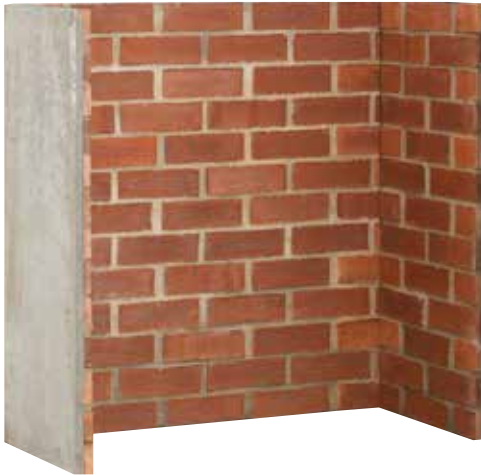

## BRICK CHAMBERS

---

RUSTIC

1X (1015W X 1000H X 30 THICK) 2X (450W X 1000H X 30 THICK)

RUSTIC HERRINGBONE

1X (1015W X 1000H X 30 THICK) 2X (450W X 1000H X 30 THICK)

BRICK CHAMBERS

COBBLED RED