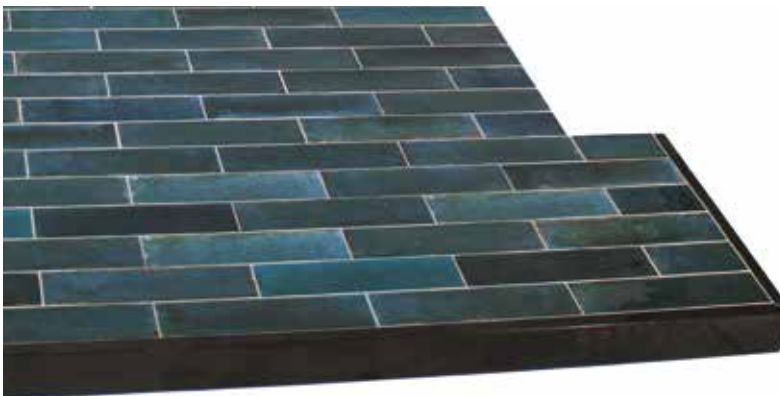

LUME BLUE (49" & 54")

1240 X 381 (FRONT) + 950 X 450 (TONGUE)

1370 X 381 (FRONT) + 950 X 450 (TONGUE)