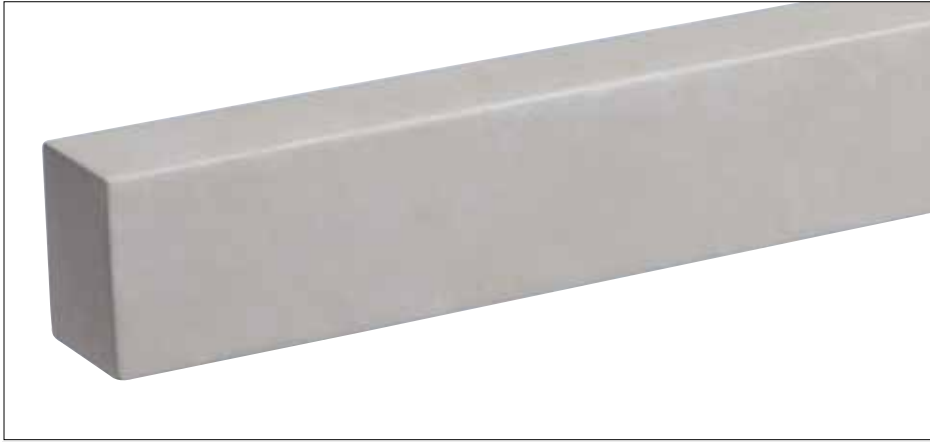

Heritage Oak Beam

(Available in 48", 54" **NEW**)

Rustic Dark Oak Beam

(Available in 48", 54")

Rustic Natural Oak Beam

(Available in 48", 54")

**Ambient Lighting for Classic Beams**

Our 48" and 54" classic beams can be supplied with an ambient lighting kit as an optional extra. Ambient lighting helps to create a warm and inviting atmosphere in your living space by subtly illuminating your fireplace.