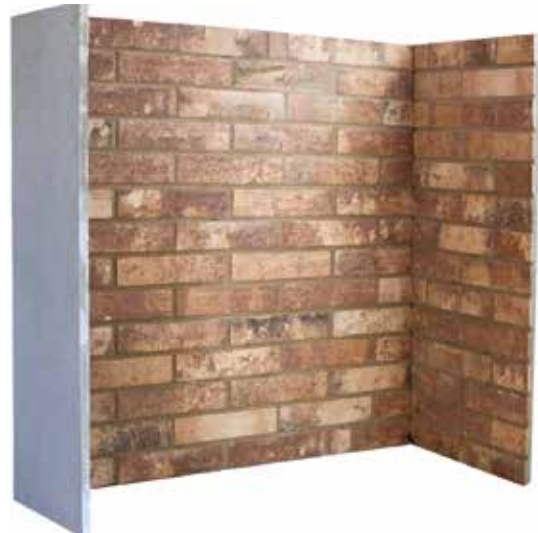

1X (1015W X 1000H X 30 THICK) 2X (450W X 1000H X 30 THICK)

RAINBOW

1X (1015W X 1000H X 30 THICK) 2X (450W X 1000H X 30 THICK)

RETURNS & ARCH

1X (1015W X 1000H) + 2X (450W X 850H)  
ARCH 1115W X 215H / SIDE RETURNS 95-100W / ARCH OPENING 810H