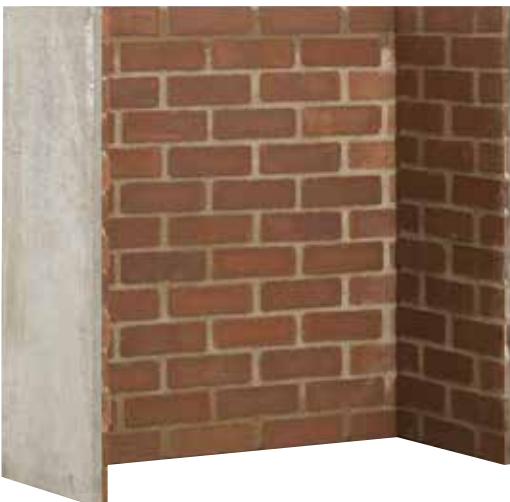

BRICK CHAMBERS

RUSTIC

1X (1015W X 1000H X 30 THICK) 2X (450W X 1000H X 30 THICK)