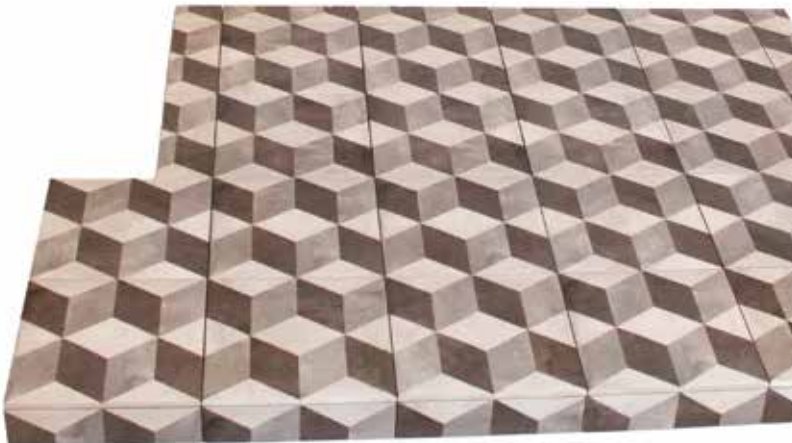

CUBE (47" & 55")

1200 X 400 (FRONT) + 950 X 450 (TONGUE)

1400 X 400 (FRONT) + 950 X 450 (TONGUE)